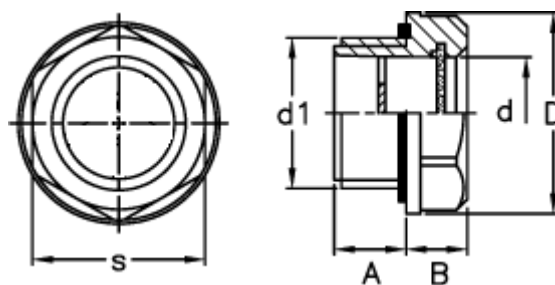

# Data Sheet

Article number: 2311014481

Description: E+G Oil level indicator  
HGFT.16-3/4

## Measures

A	= 9.5
B	= 8.5
d	= 18.0
D	= 35.0
d1	= G 3/4
s	= 32
Tightening torque N m = 8 to 10	